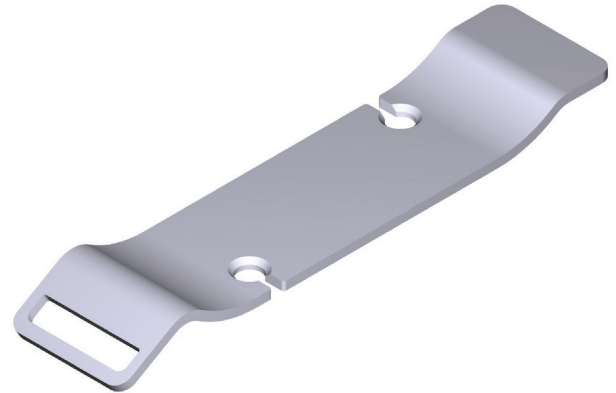

DESCRIPTION

- Recommended for the Amiata 1500, Barcelona 1500, Hampshire 1700, Mozzano, Mozzano 2, Toulouse 1500, Trivento, Vetralla 1500 and Vetralla 1650

FINISH

- Black, Oak, Walnut, White

WARRANTY

- Visit vandabaths.com for more information

SPECIFICATIONS

TOMBOLO 8

Contemporary bath rack

MODELS:

TOM-08-BLK, TOM-08-OAK,
TOM-08-WAL, TOM-08-WHT

For care and cleaning, product warranty, and additional information contact:

US Customers

U.S.A.
houseofrohl.com/support
1-800-777-9762