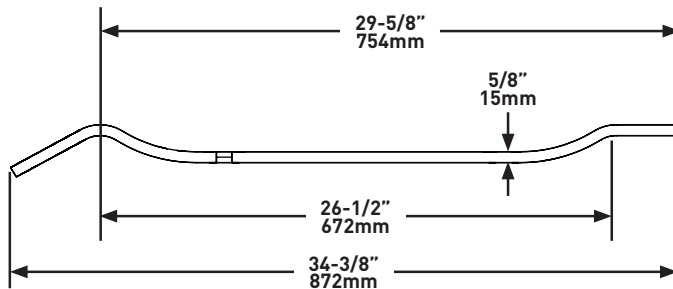

SPECIFICATIONS

TOMBOLO 8

Contemporary bath rack

MODELS:

TOM-08-BLK, TOM-08-OAK,
TOM-08-WAL, TOM-08-WHT

For care and cleaning, product warranty, and additional information contact:

US Customers

U.S.A.
houseofrohl.com/support
1-800-777-9762