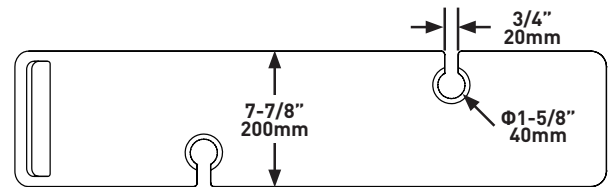

SPECIFICATIONS

TOMBOLO 8

Contemporary bath rack

MODELS:

TOM-08-BLK, TOM-08-OAK,
TOM-08-WAL, TOM-08-WHT

For care and cleaning, product warranty, and additional information contact:

US Customers

U.S.A.
houseofrohl.com/support
1-800-777-9762