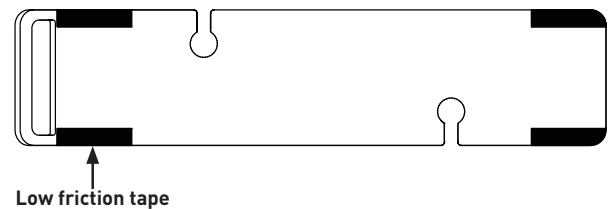

SPECIFICATIONS

TOMBOLO 8

Contemporary bath rack

MODELS:

TOM-08-BLK, TOM-08-OAK,
TOM-08-WAL, TOM-08-WHT

For care and cleaning, product warranty, and additional information contact:

US Customers

U.S.A.
houseofrohl.com/support
1-800-777-9762