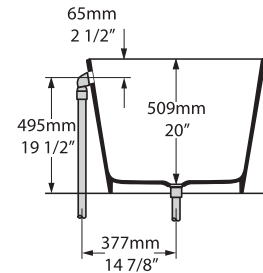

Section BB

Shown with
K17 Waste Kit