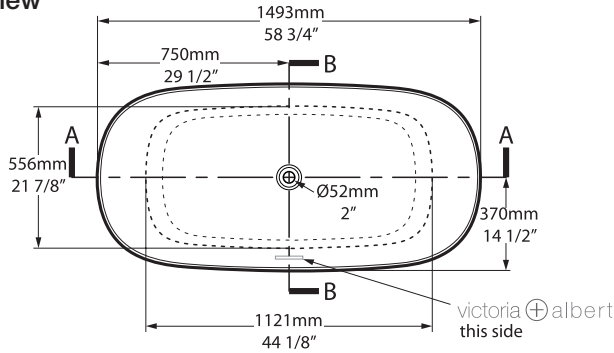

Vetralla 1500 VET-N-SW-NO / VETM-N-SM-NO

Top view

Front view

Side view

Section BB

Shown with
K17 Waste Kit

Section AA

Qc rich in
Volcanic
Limestone™

344

280 ltr

221

157 ltr

64

0 ltr

BV-2.1_0064

Recommended wastes: K-12-xx / K-17-xx / K-36-xx / K-40-xx