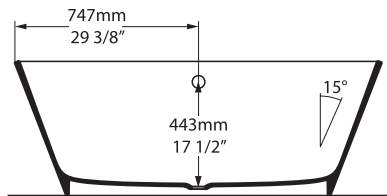

Section AA

Qc rich in
Volcanic
Limestone™