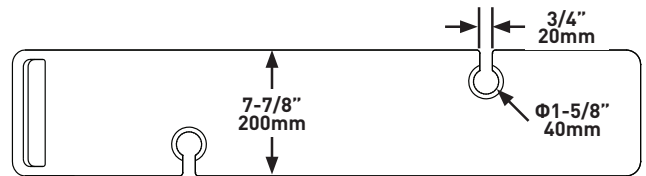

For care and cleaning, product warranty, and additional information contact:

US Customers

U.S.A.
houseofrohl.com/support
1-800-777-9762

Canadian Customers

QUEBEC / MARITIMES / WESTERN CANADA
QUÉBEC / MARITIMES / OUEST CANADIEN
QUEBEC / MARITIMOS / CANADA OCCIDENTAL
houseofrohl.ca/support
1-866-473-8442

EMEA Customers

www.houseofrohl.design
+44 (0) 3338 000 011