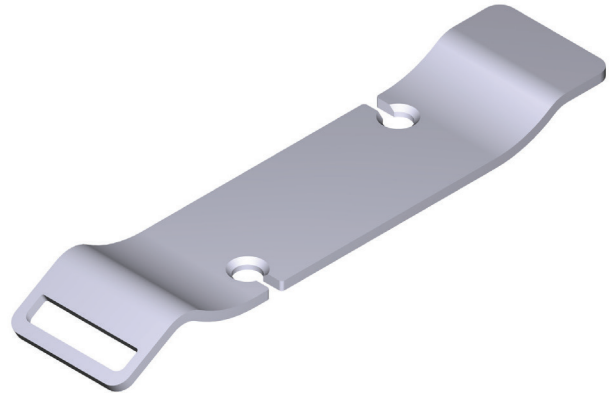

DESCRIPTION

- Recommended for the Barcelona 1800, Barcelona Classic and Napoli

WARRANTY

- Refer to the website in the footer to locate the applicable warranty for different regions.

SPECIFICATIONS

TOMBOLO 11