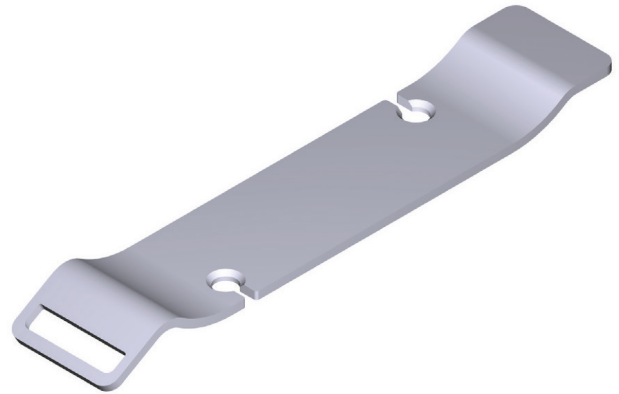

DESCRIPCIÓN

- Recomendada para Barcelona 1800, Barcelona Classic, Napoli y Radford

ACABADO

- Negro, Roble, Nogal, Blanco

GARANTÍA

- Para más información, visite vandabaths.com

ESPECIFICACIONES

TOMBOLO 11

Bandeja de bañera

MODELOS:

TOM-11-BLK, TOM-11-OAK,
TOM-11-WAL, TOM-11-WHT