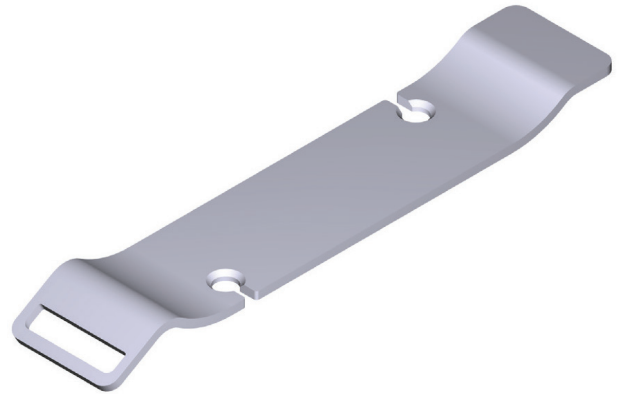

DESCRIPTION

- Recommended for the Barcelona 1800, Barcelona Classic, Napoli and Radford

FINISH

- Black, Oak, Walnut, White

WARRANTY

- Visit vandabaths.com for more information

SPECIFICATIONS

TOMBOLO 11

Contemporary bath rack

MODELS:

1. TOM-11-BLK, TOM-11-OAK,
   TOM-11-WAL, TOM-11-WHT