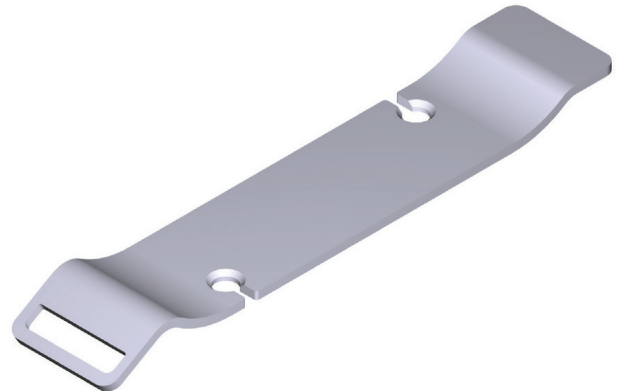

BESCHREIBUNG

- Passend zu den Wannen Barcelona 1800, Barcelona Classic, Napoli und Radford

OBERFLÄCHE

- Schwarz, Eiche, Walnuss, Weiß

GARANTIE

- Weitere Informationen unter vandabaths.com

TECHNISCHES DATENBLATT

TOMBOLO 11

Moderne Badewannenbrücke

MODELLE:

TOM-11-BLK, TOM-11-OAK,
TOM-11-WAL, TOM-11-WHT