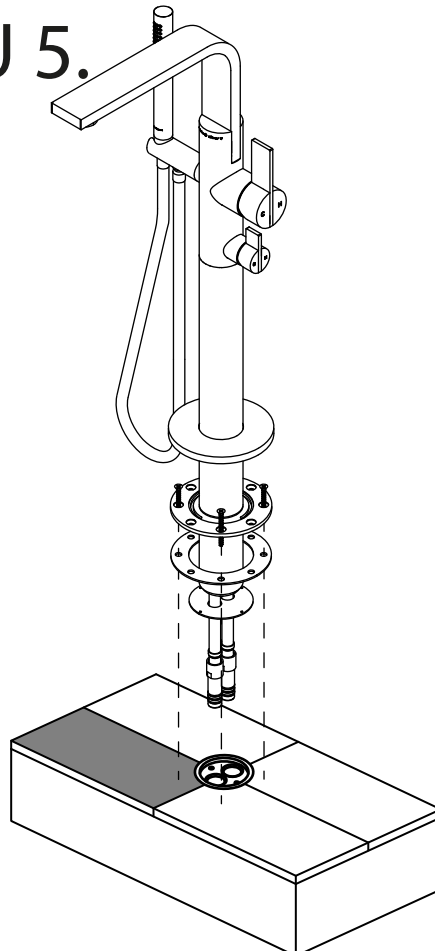

EU 2.

Clean Pipes
Limpiar Tuberias
Nettoyer la tuyauterie
Rohre säubern

EU 2.

CHECK
COMPROBAR
VERIFER
ÜBERPRÜFEN

EU 4.

EU 5.

EU 6.