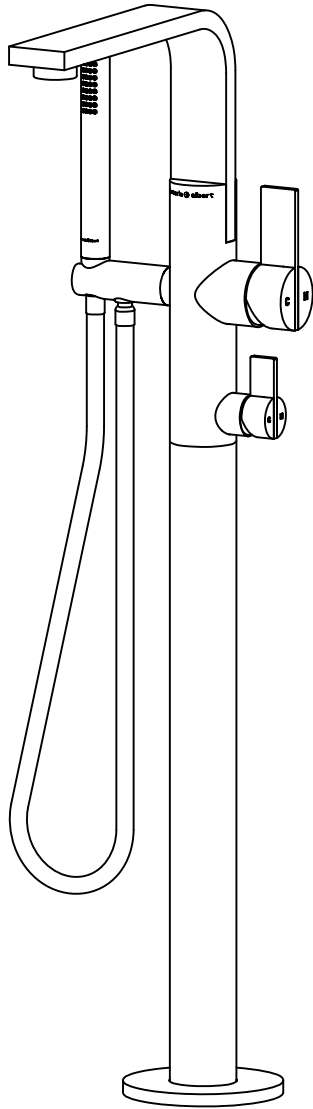

## UK/EU

0.5 - 5 Bar

Max 32 L/min @ 3.0 Bar

Max ratio hot to cold = 5:1