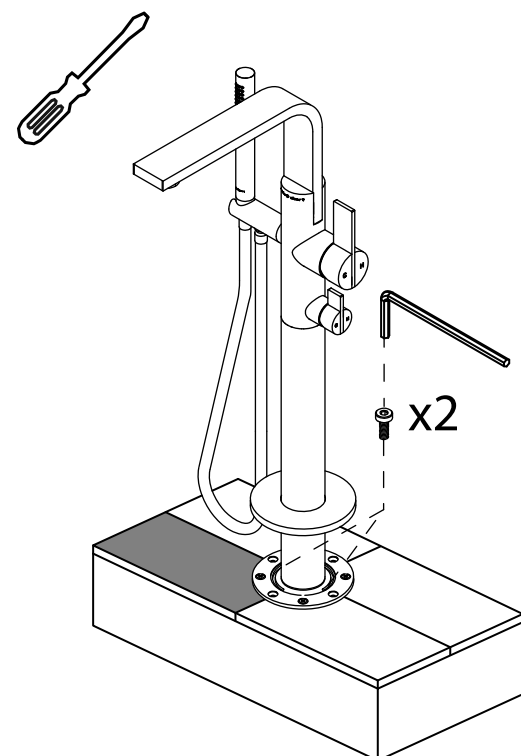

EU 2.

Clean Pipes
Limpiar Tuberias
Nettoyer la tuyauterie
Rohre säubern

EU 2.

CHECK
COMPROBAR
VERIFER
ÜBERPRÜFEN

EU 4.

EU 5.

EU 6.