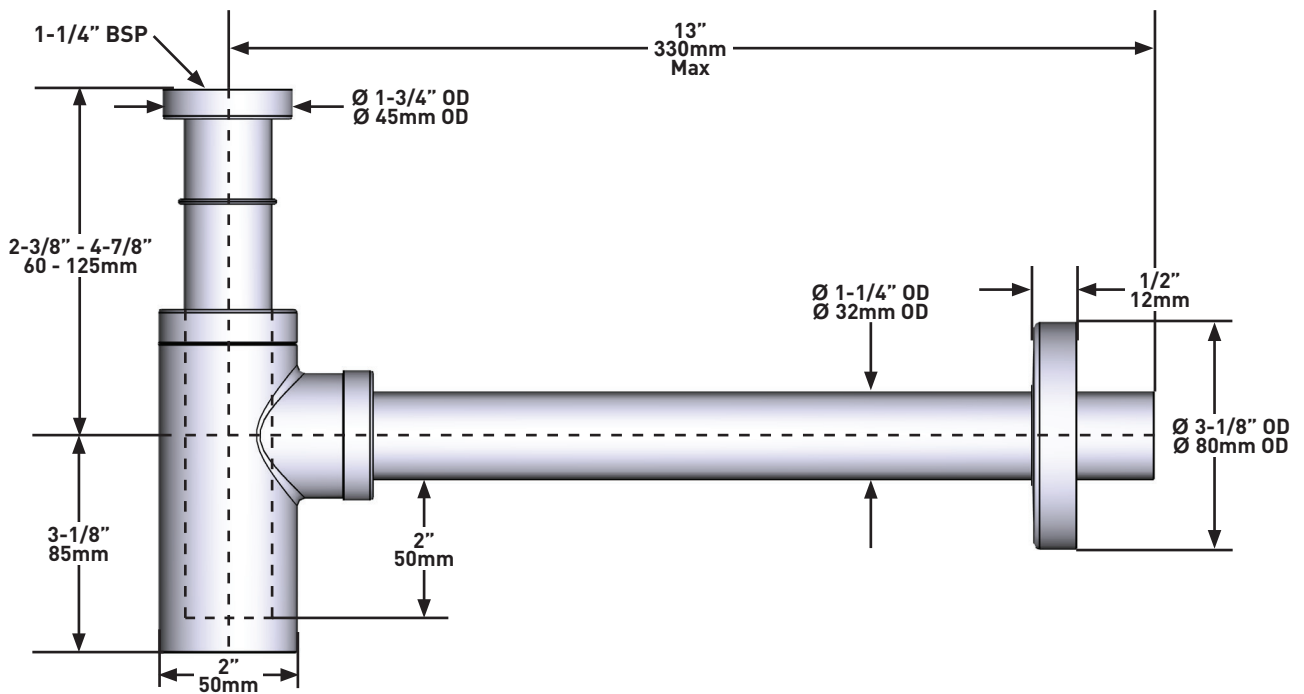

For care and cleaning, product warranty, and additional information contact:

US Customers

U.S.A.
houseofrohl.com/support
1-800-777-9762

QUEBEC / MARITIMES / WESTERN CANADA
QUÉBEC / MARITIMES / OUEST CANADIEN
QUEBEC / MARITIMOS / CANADA OCCIDENTAL
houseofrohl.ca/support
1-866-473-8442

Canadian Customers

ONTARIO
houseofrohl.ca/support
1-800-287-5354

EMEA Customers

UNITED KINGDOM
www.houseofrohl.uk
01952 221100