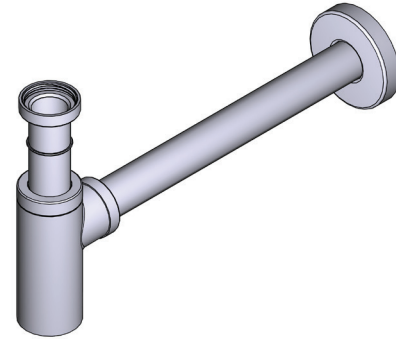

# SPECIFICATIONS

**DESCRIPTION**

- Basin bottle trap

**WARRANTY**

- Visit [www.houseofrohl.uk](http://www.houseofrohl.uk) for more information

## Vessel Sink Bottle Trap

**MODELS:** K-22 series

For care and cleaning, product warranty, and additional information contact:

**US Customers**

U.S.A.  
[houseofrohl.com/support](http://houseofrohl.com/support)  
 1-800-777-9762