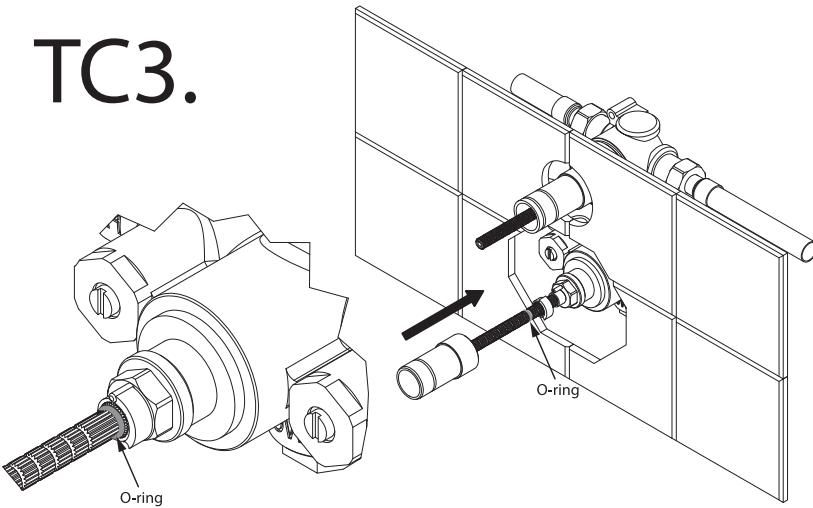

TC1. Temperature Calibration (only if required)

TC2.

TC3.

TC5.

TC4.

! - Rotate Fully AntiClockwise

Check Maximum Temperature $\approx 45^{\circ}\text{C}$