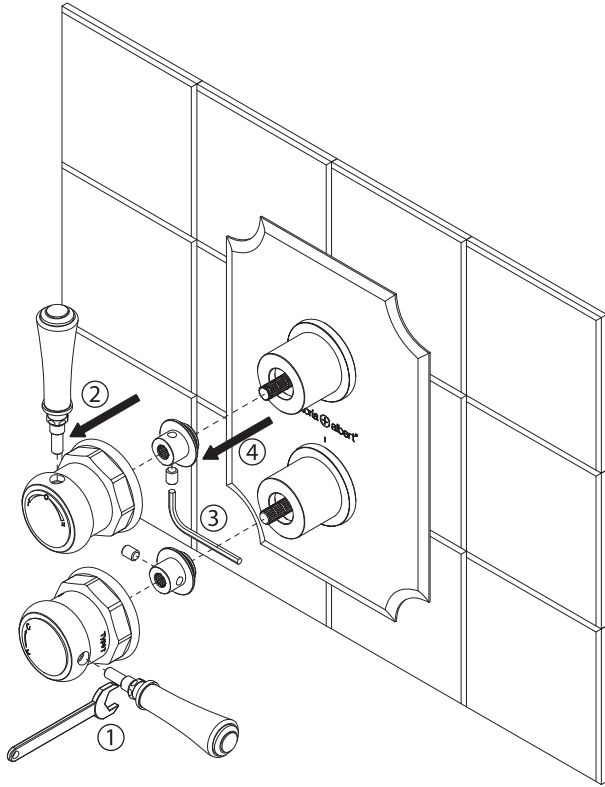

TC1. Temperature Calibration (only if required)