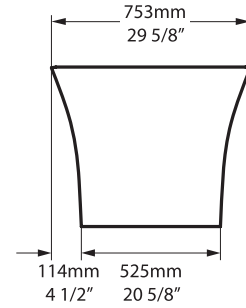

Front view

Side view

Section BB Shown with K51 waste kit

Section AA

*All measurements subject to +/-5% tolerance

l = 1743mm / 68⁵/₈"
w = 753mm / 29⁵/₈"
h = 597mm / 23¹/₂"

 770  70³/₄ US gal
 525  41¹/₂ US gal
 179  0 US gal