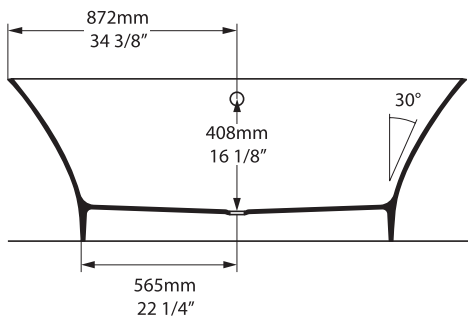

Front view

Side view

Section BB Shown with K51 waste kit

Section AA

*All measurements subject to +/-5% tolerance

l = 1743mm / 68⁵/₈"
w = 753mm / 29⁵/₈"
h = 597mm / 23¹/₂"

 770  70³/₄ US gal
 525  41¹/₂ US gal
 179  0 US gal