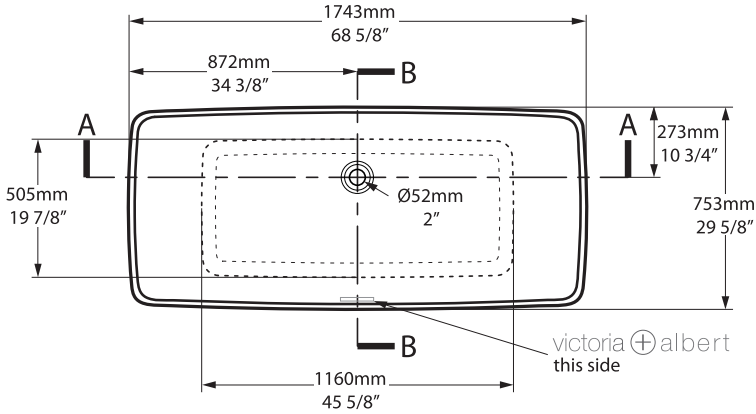

Front view

Side view

Section BB Shown with K51 waste kit

Section AA

*All measurements subject to +/-5% tolerance

l = 1743mm / 68⁵/₈"
w = 753mm / 29⁵/₈"
h = 597mm / 23¹/₂"

 770  70³/₄ US gal
 525  41¹/₂ US gal
 179  0 US gal