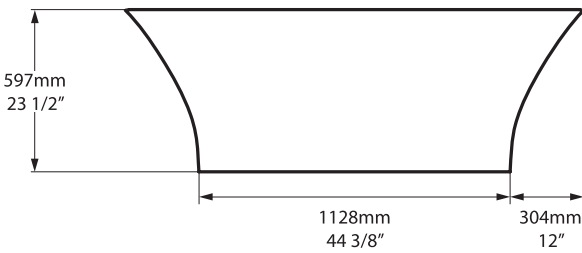

Front view

Side view

Section BB Shown with K51 waste kit

Section AA

*All measurements subject to +/-5% tolerance

l = 1743mm / 68⁵/₈"
w = 753mm / 29⁵/₈"
h = 597mm / 23¹/₂"

 770  70³/₄ US gal
 525  41¹/₂ US gal
 179  0 US gal