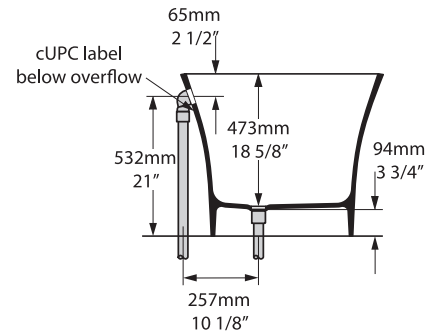

Front view

Side view

Section BB Shown with K51 waste kit

Section AA

*All measurements subject to +/-5% tolerance

l = 1743mm / 68⁵/₈"
w = 753mm / 29⁵/₈"
h = 597mm / 23¹/₂"

 770  70³/₄ US gal
 525  41¹/₂ US gal
 179  0 US gal