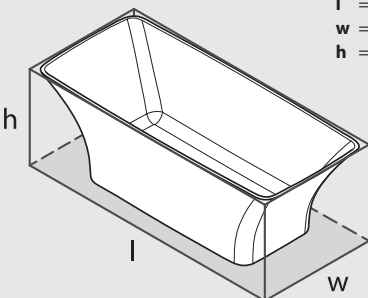

Front view

Side view

Section BB Shown with K51 waste kit

Section AA

*All measurements subject to +/-5% tolerance

l = 1743mm / 68⁵/₈"
w = 753mm / 29⁵/₈"
h = 597mm / 23¹/₂"

 770  70³/₄ US gal
 525  41¹/₂ US gal
 179  0 US gal