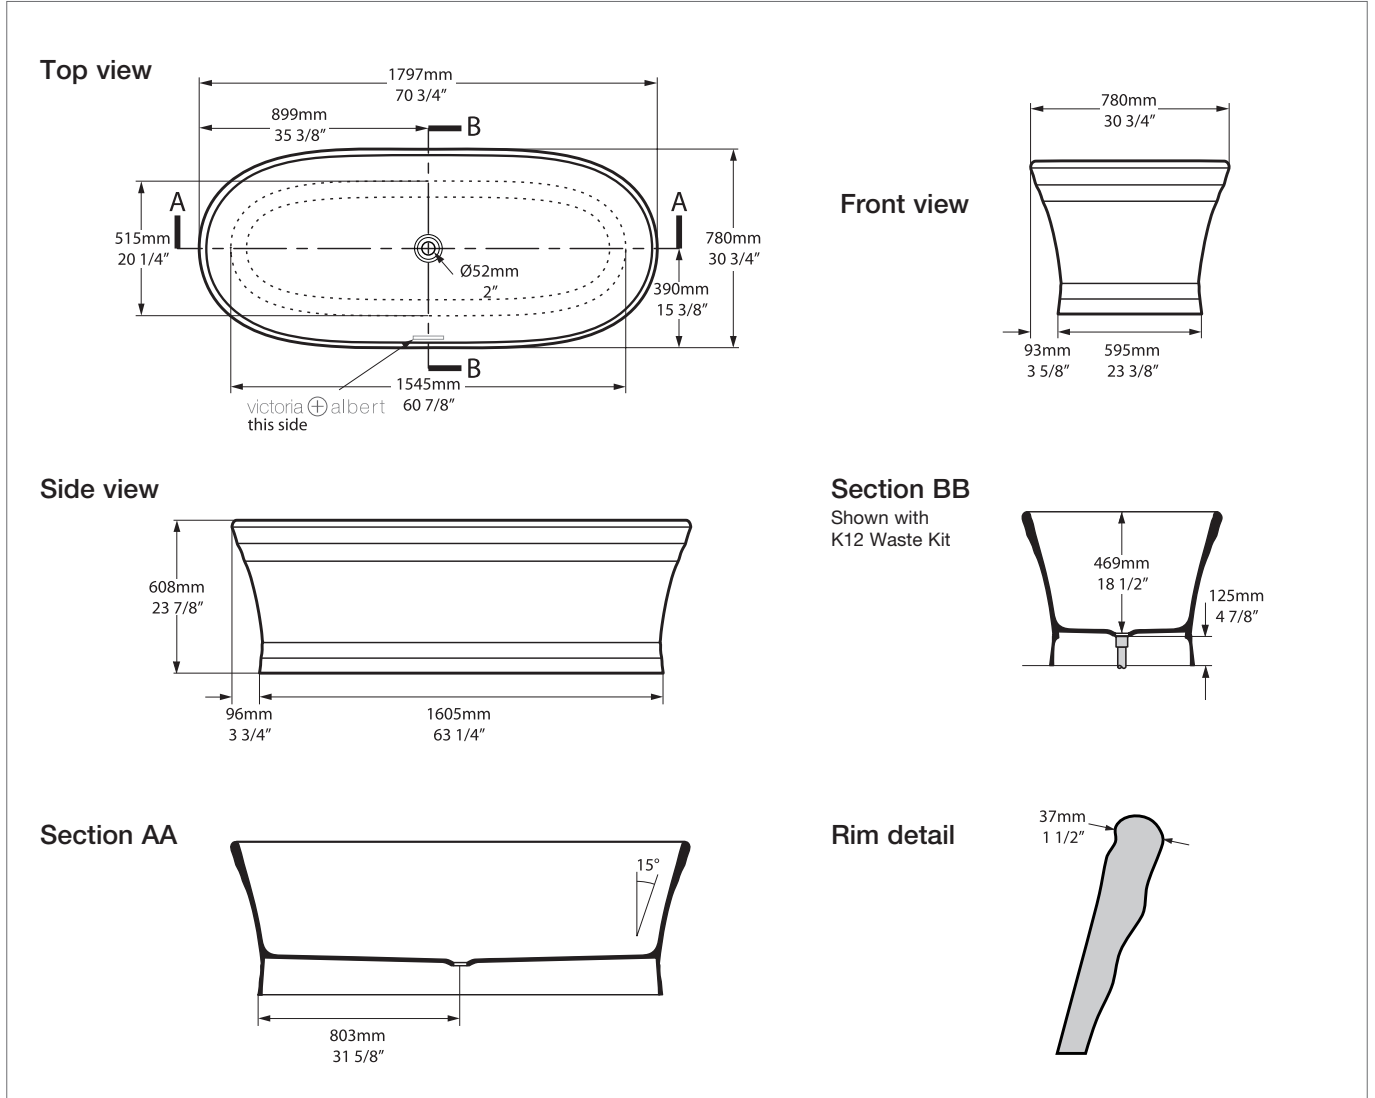

Note: All baths in Australia come standard **without** an overflow.

Worcester WOR-N-SW-NO

Qc rich in Volcanic Limestone™

BV-2.1_0068

Recommended wastes: K-12-xx

*All measurements subject to +/-5% tolerance
*Overflow hole not drilled