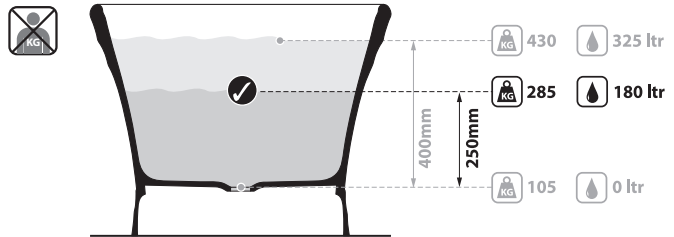

Note: All baths in Australia come standard **without** an overflow.

Worcester WOR-N-SW-NO

Qc rich in Volcanic Limestone™

BV-2.1_0068

Recommended wastes: K-12-xx

*All measurements subject to +/-5% tolerance
*Overflow hole not drilled