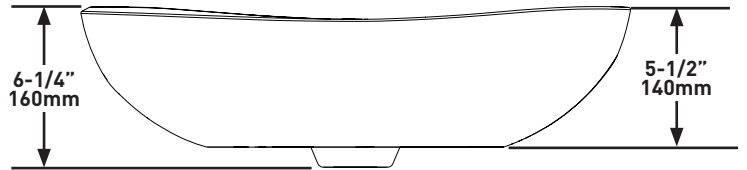

For care and cleaning, product warranty, and additional information contact:

US Customers

U.S.A.
houseofrohl.com/support
1-800-777-9762

QUEBEC / MARITIMES / WESTERN CANADA
QUÉBEC / MARITIMES / OUEST CANADIEN
QUEBEC / MARITIMOS / CANADA OCCIDENTAL
houseofrohl.ca/support
1-866-473-8442

Canadian Customers

ONTARIO
houseofrohl.ca/support
1-800-287-5354

EMEA Customers

vandabaths.com
+44 (0) 1952 221 100