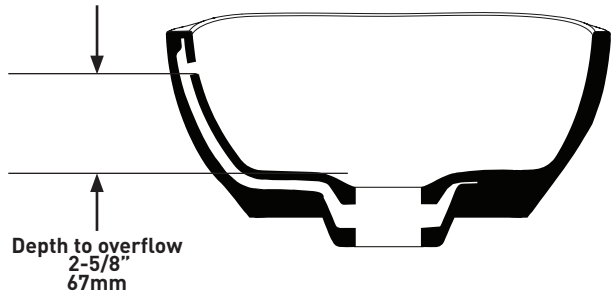

For care and cleaning, product warranty, and additional information contact:

US Customers

U.S.A.
houseofrohl.com/support
1-800-777-9762

QUEBEC / MARITIMES / WESTERN CANADA
QUÉBEC / MARITIMES / OUEST CANADIEN
QUEBEC / MARITIMOS / CANADA OCCIDENTAL
houseofrohl.ca/support
1-866-473-8442

Canadian Customers

ONTARIO
houseofrohl.ca/support
1-800-287-5354

EMEA Customers

vandabaths.com
+44 (0) 1952 221 100