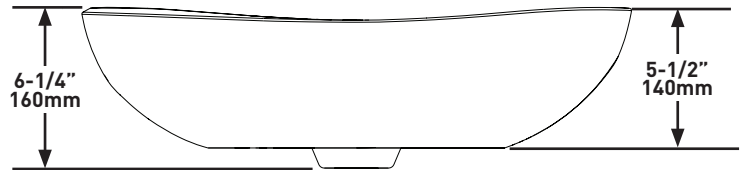

For care and cleaning, product warranty, and additional information contact:

US Customers

U.S.A.
houseofrohl.com/support
1-800-777-9762

QUEBEC / MARITIMES / WESTERN CANADA
QUÉBEC / MARITIMES / OUEST CANADIEN
QUEBEC / MARITIMOS / CANADA OCCIDENTAL
houseofrohl.ca/support
1-866-473-8442

Canadian Customers

ONTARIO
houseofrohl.ca/support
1-800-287-5354

EMEA Customers

vandabaths.com
+44 (0) 1952 221 100