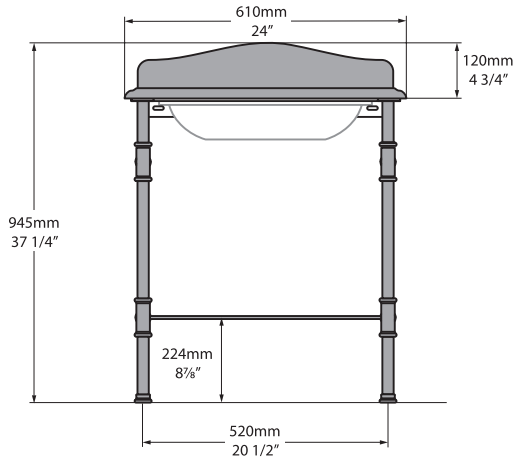

Metallo 61 Quartz

MET-61-QWH-N-PC / MET-61-QWH-1TH-PC / MET-61-QWH-3TH-PC
MET-61-QBK-N-PC / MET-61-QBK-1TH-PC / MET-61-QBK-3TH-PC

Front view