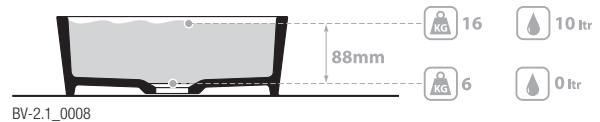

Edge 45 VB-EDG-45-NO

Top view

Side view

Front view

Section AA

BV-2.1_0008

Recommended wastes: K-22-xx / K-25-xx / K-28-xx

*All measurements subject to +/-5% tolerance