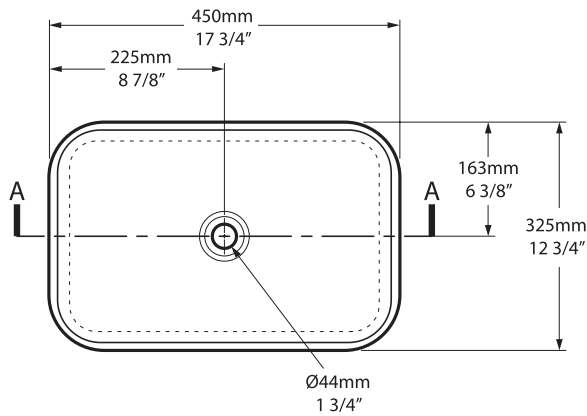

Edge 45 VB-EDG-45-NO

Top view

Side view

Front view

Section AA

BV-2.1_0008

Recommended wastes: K-22-xx / K-25-xx / K-28-xx

*All measurements subject to +/-5% tolerance