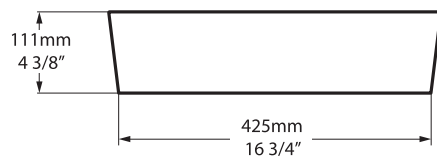

Edge 45 VB-EDG-45-NO

Top view

Side view

Front view

Section AA

BV-2.1_0008

Recommended wastes: K-22-xx / K-25-xx / K-28-xx

*All measurements subject to +/-5% tolerance