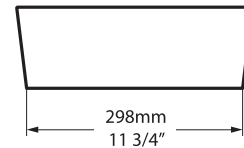

Edge 45 VB-EDG-45-NO

Top view

Side view

Front view

Section AA

BV-2.1_0008

Recommended wastes: K-22-xx / K-25-xx / K-28-xx

*All measurements subject to +/-5% tolerance